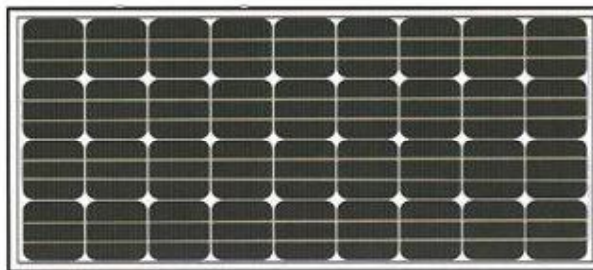

Website: www.otcglobal.net
Website: www.otcpower.net

JQB

JETS

JCPS

Brass

Impeller

Cable Connector

Water level sensor

Cable for solar panel

TYPE	VOLTAGE (v)	POWER (w)	MAX FLOW (m3/h)	MAX HEAD (m)	SUCT. HEAD (m)	INLET/OUTLET (inch)
JQB-2.0-25	24	120	2.0	25	3	1"X 1"
JQB-2.2-35	36	210	2.2	35	3	1"X 1"
JETS-3.5-45	48	550	3.5	45	3	1"X 1"
JETS-4.2-60	72	1000	4.2	60	3	1"X 1"
JCPS-6.6-34	72	1000	6.6	34	3	1"X 1"